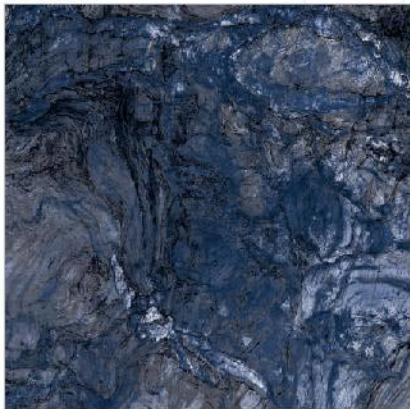

800x800mm

GVT

hi gloss
finish

Novella