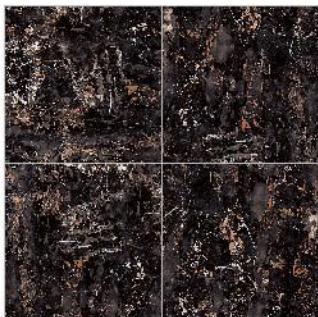

GVT

hi gloss  
finish

Novella

800x800mm

GVT

hi gloss  
finish

Nextra

STELLARE CERAMICA