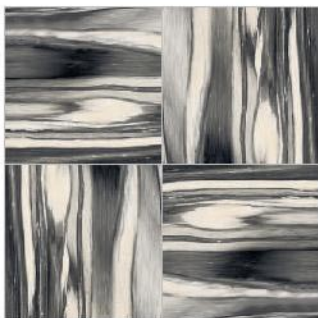

Oriana

800x800mm

GVT

hi gloss
finish