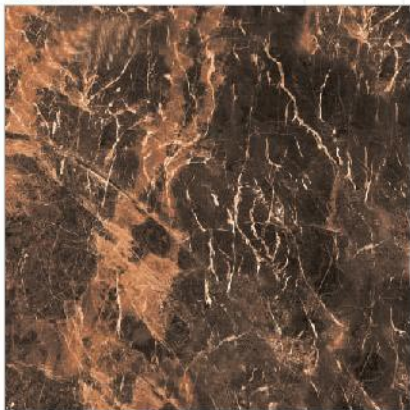

hi gloss  
finish

Faron

800x800mm

GVT

hi gloss  
finish

Fluton

800x800mm

GVT

hi gloss  
finish

Fossil Nero

800x800mm

GVT

hi gloss  
finish

Oson

STELLARE CERAMICA

the finer lifestyle