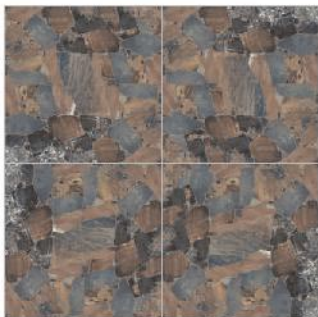

STELLARE CERAMICA

the finer lifestyle

www.stellareceramica.com

800x800mm

GVT

hi gloss
finish

Travia