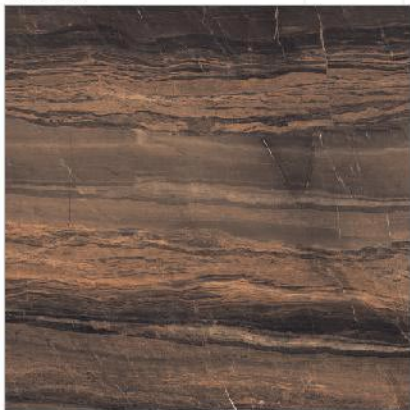

hi gloss  
finish

Spenza

800x800mm

GVT

hi gloss  
finish

Stenza

STELLARE CERAMICA

the finer lifestyle