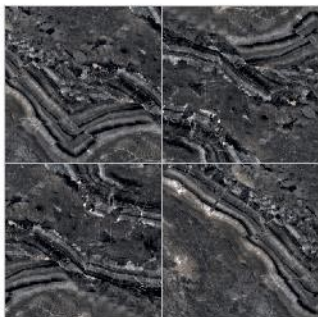

800x800mm

GVT

hi gloss
finish

Fossil Nero