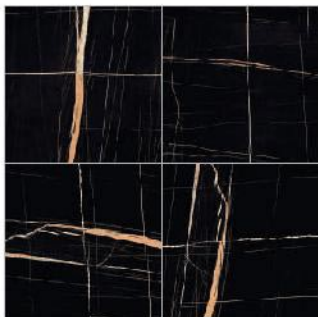

STELLARE CERAMICA  
the finer lifestyle  
[www.stellareceramica.com](http://www.stellareceramica.com)

800x800mm  
GVT

hi gloss  
finish

800x800mm

**GVT**

**hi gloss**  
finish

**Binaka**

800x800mm

GVT

hi gloss  
finish

Black Pearl

4.8 1000 1000 1000

800x800mm

GVT

hi gloss  
finish

**Branka**