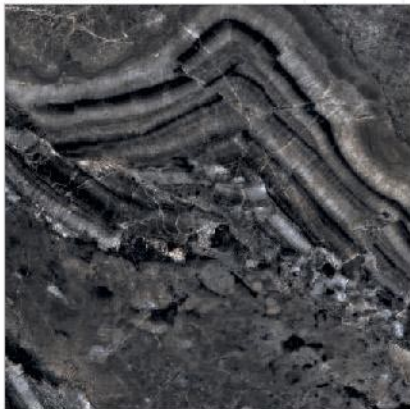

800x800mm

GVT

hi gloss
finish

Fossil Nero