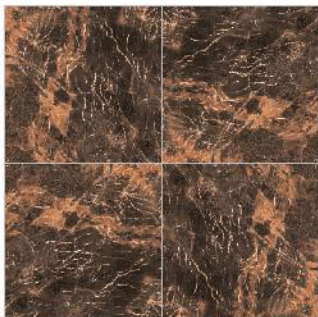

hi gloss  
finish

Faron

800x800mm

GVT

hi gloss  
finish

Fluton

800x800mm

GVT

hi gloss  
finish

Fossil Nero

800x800mm

GVT

hi gloss  
finish

Oson

STELLARE CERAMICA

the finer lifestyle