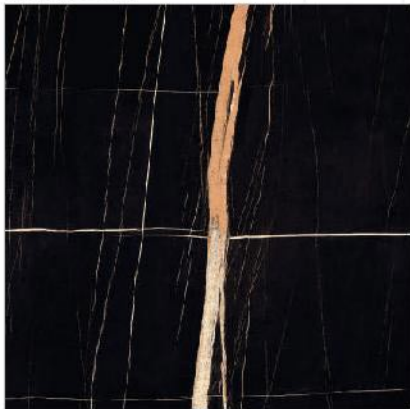

STELLARE CERAMICA  
the finer lifestyle  
[www.stellareceramica.com](http://www.stellareceramica.com)

800x800mm  
GVT

hi gloss  
finish

800x800mm

**GVT**

**hi gloss**  
finish

**Binaka**

800x800mm

GVT

hi gloss  
finish

Black Pearl

4.8 1000 1000 1000

800x800mm

GVT

hi gloss  
finish

**Branka**