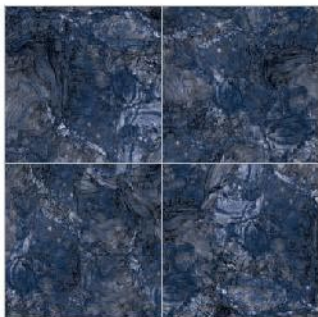

800x800mm

GVT

hi gloss
finish

Novella