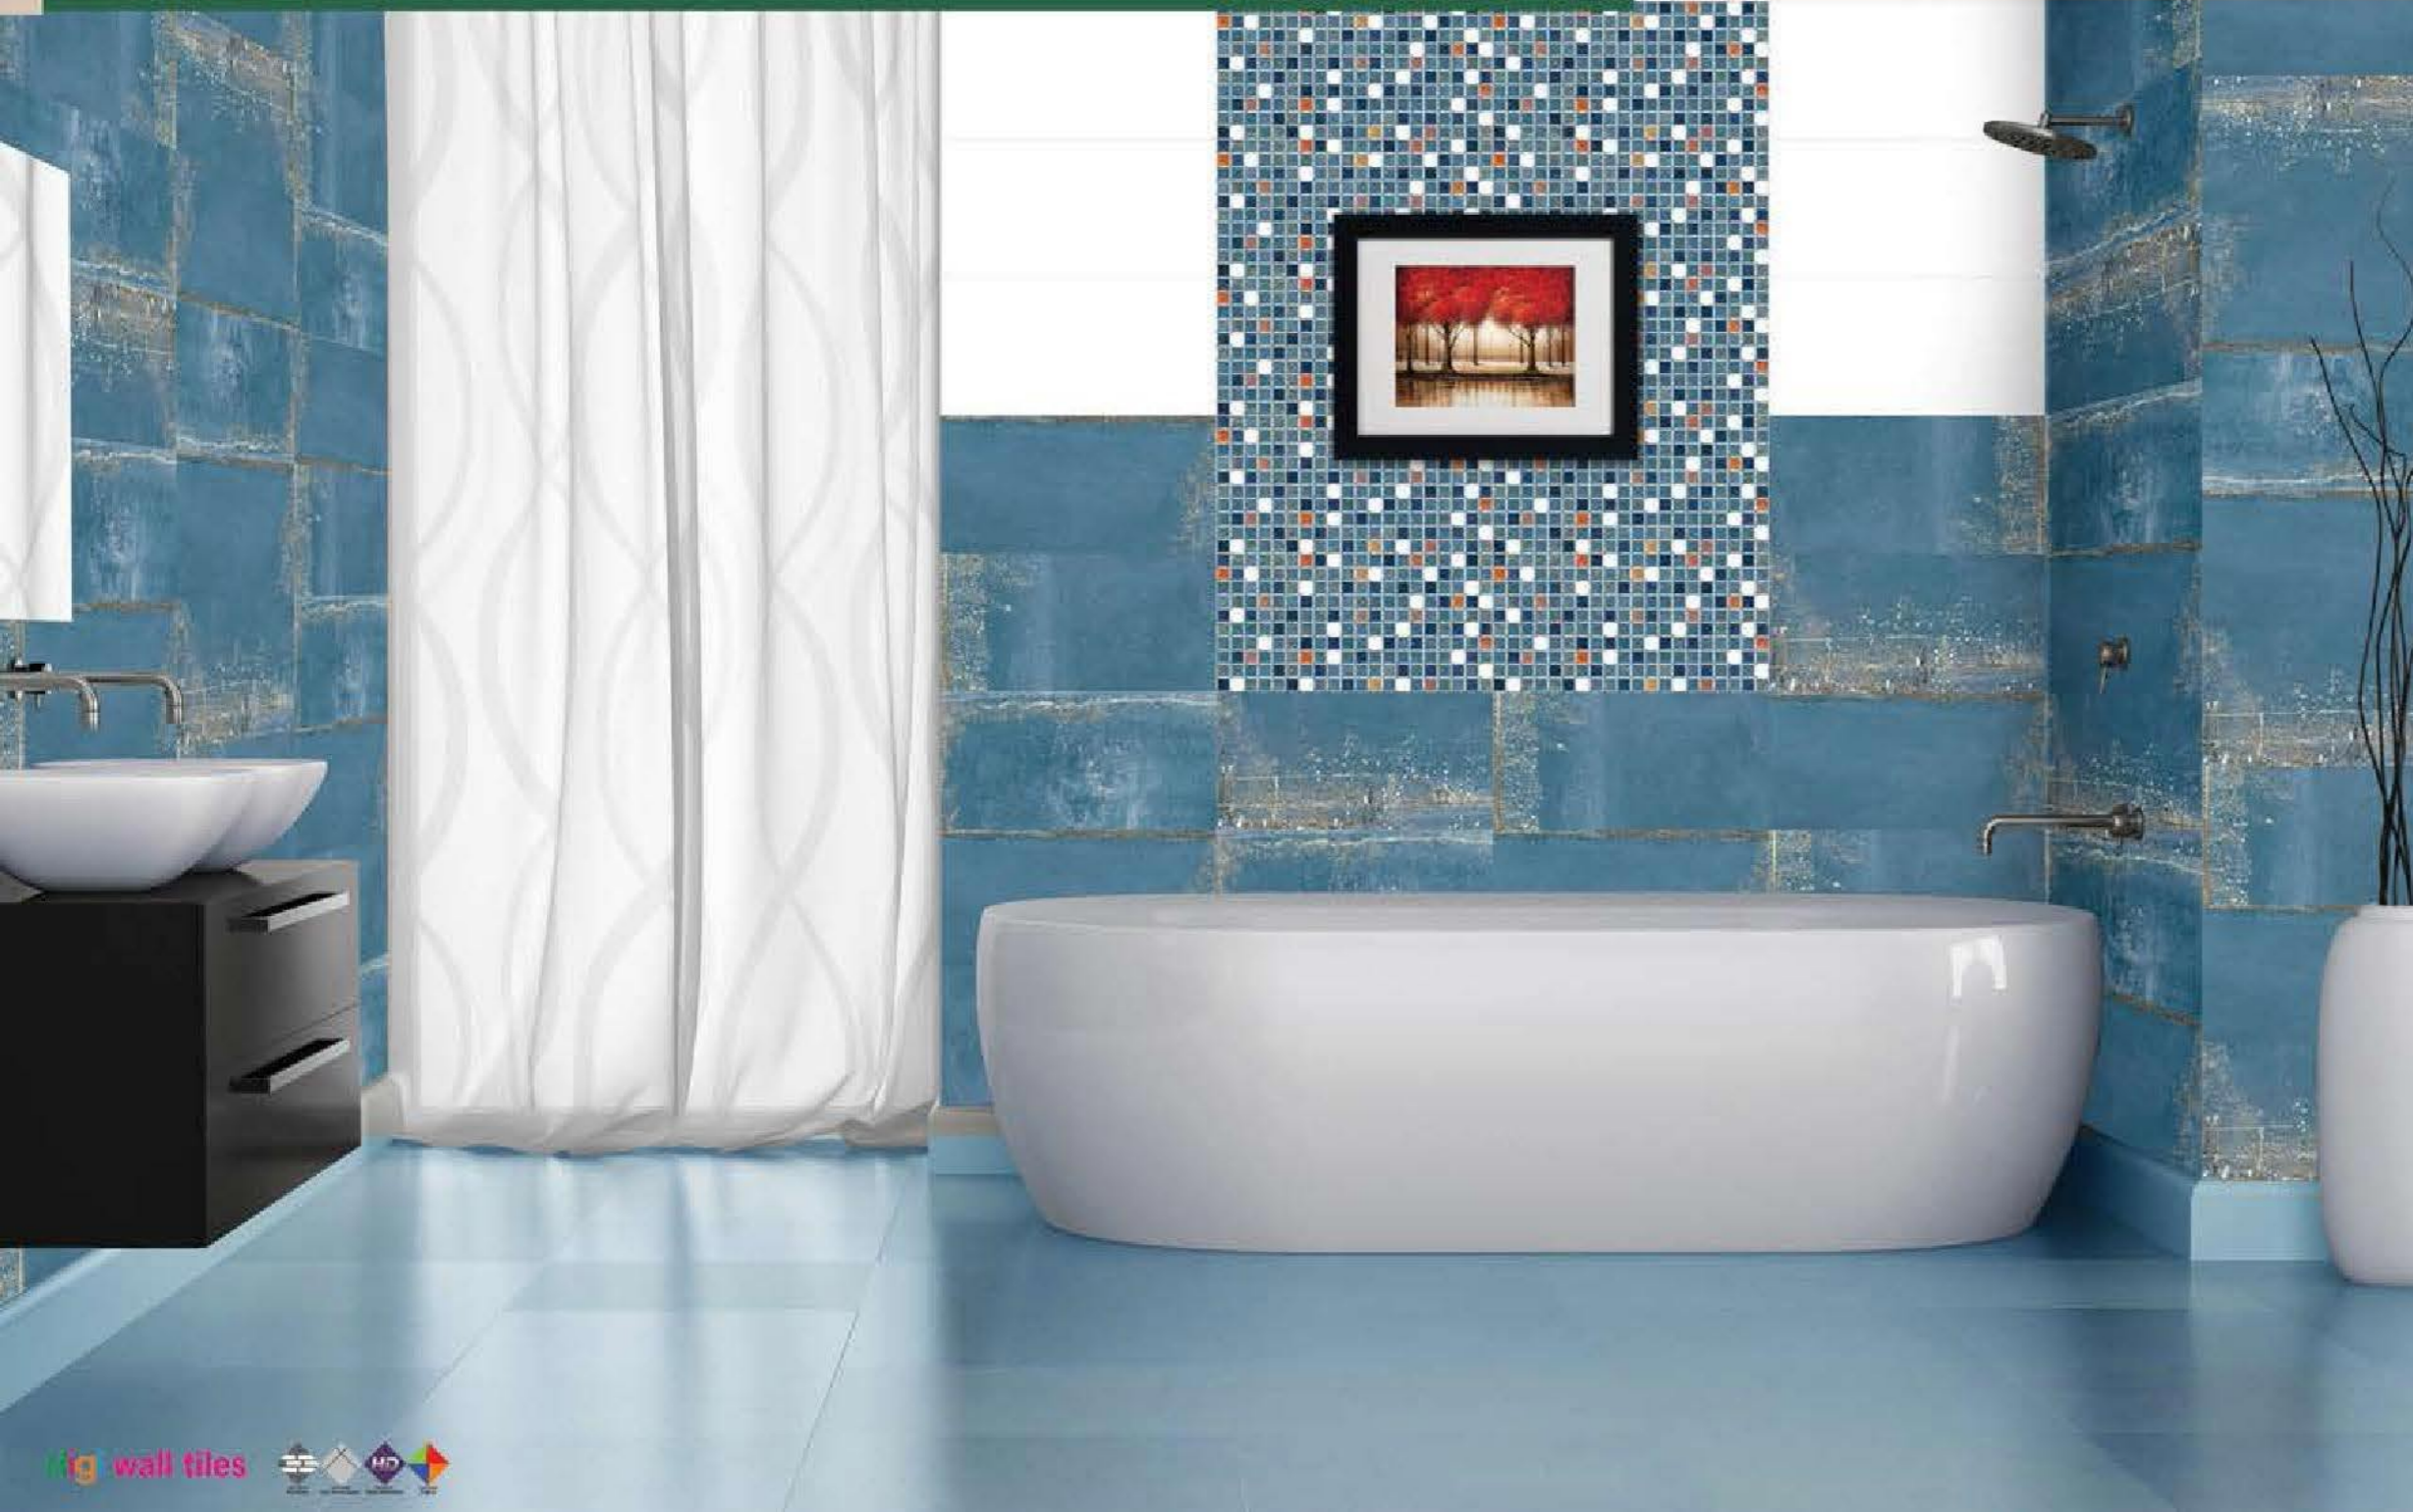

CHELSEA DECOR (Random)

CHELSEA DECOR (Random)

CHELSEA DK

MEDINA

SUGAR POLISH 600 X 300 mm

MEDINA WHITE (Sugar Polish)

MEDINA DECOR (Sugar Finish)

MEDINA DK (Sugar Polish)