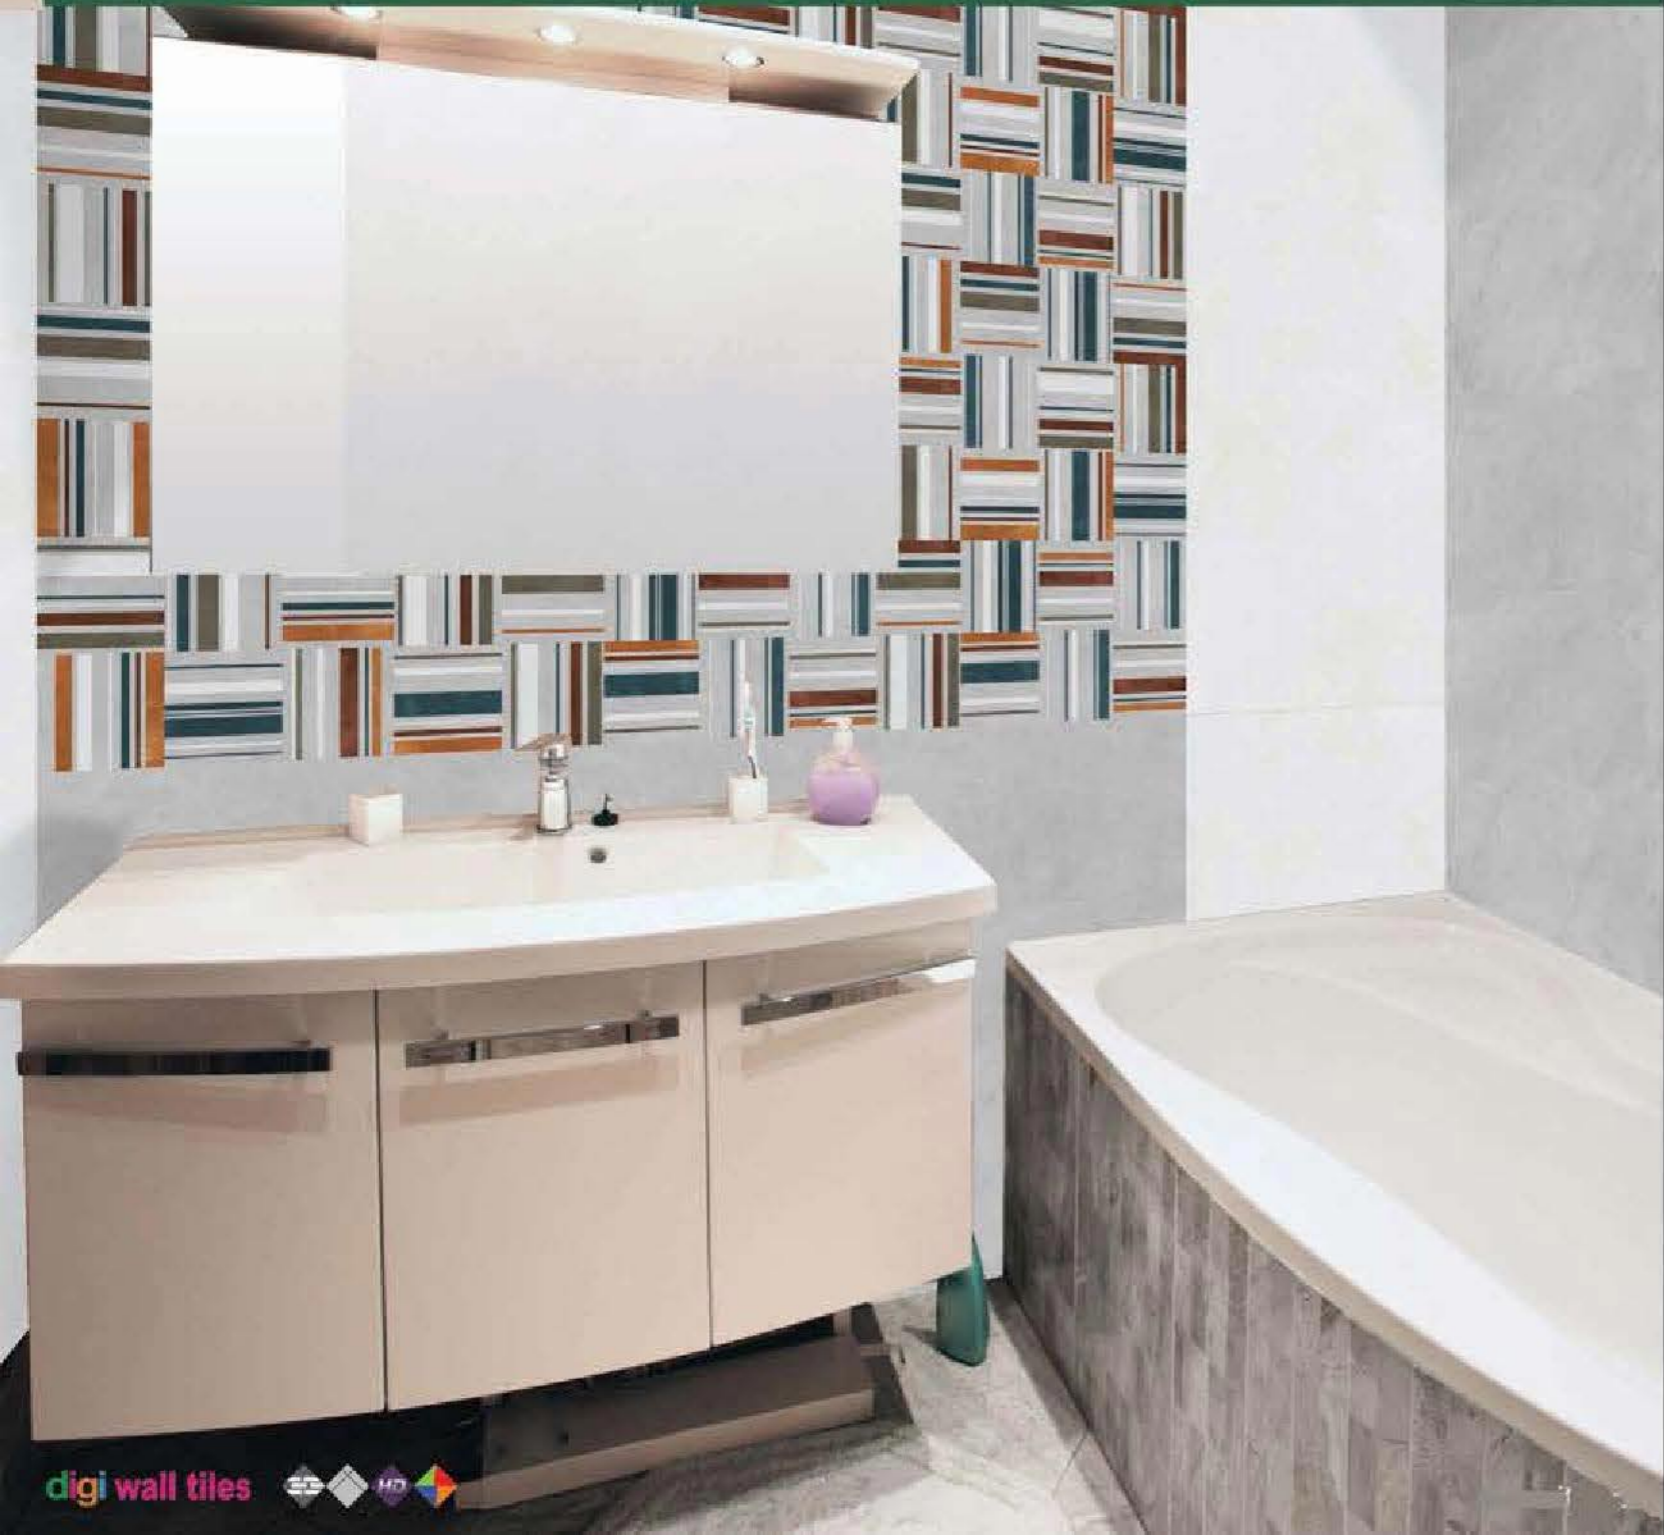

ROSA GRACE

MATT SERIES 600 X 300 mm

Rosa grace white

Rosa grace Gray Decor

Rosa grace Gray Decor

Rosa grace Gray

ROSETONE

MATT SERIES 600 X 300 mm