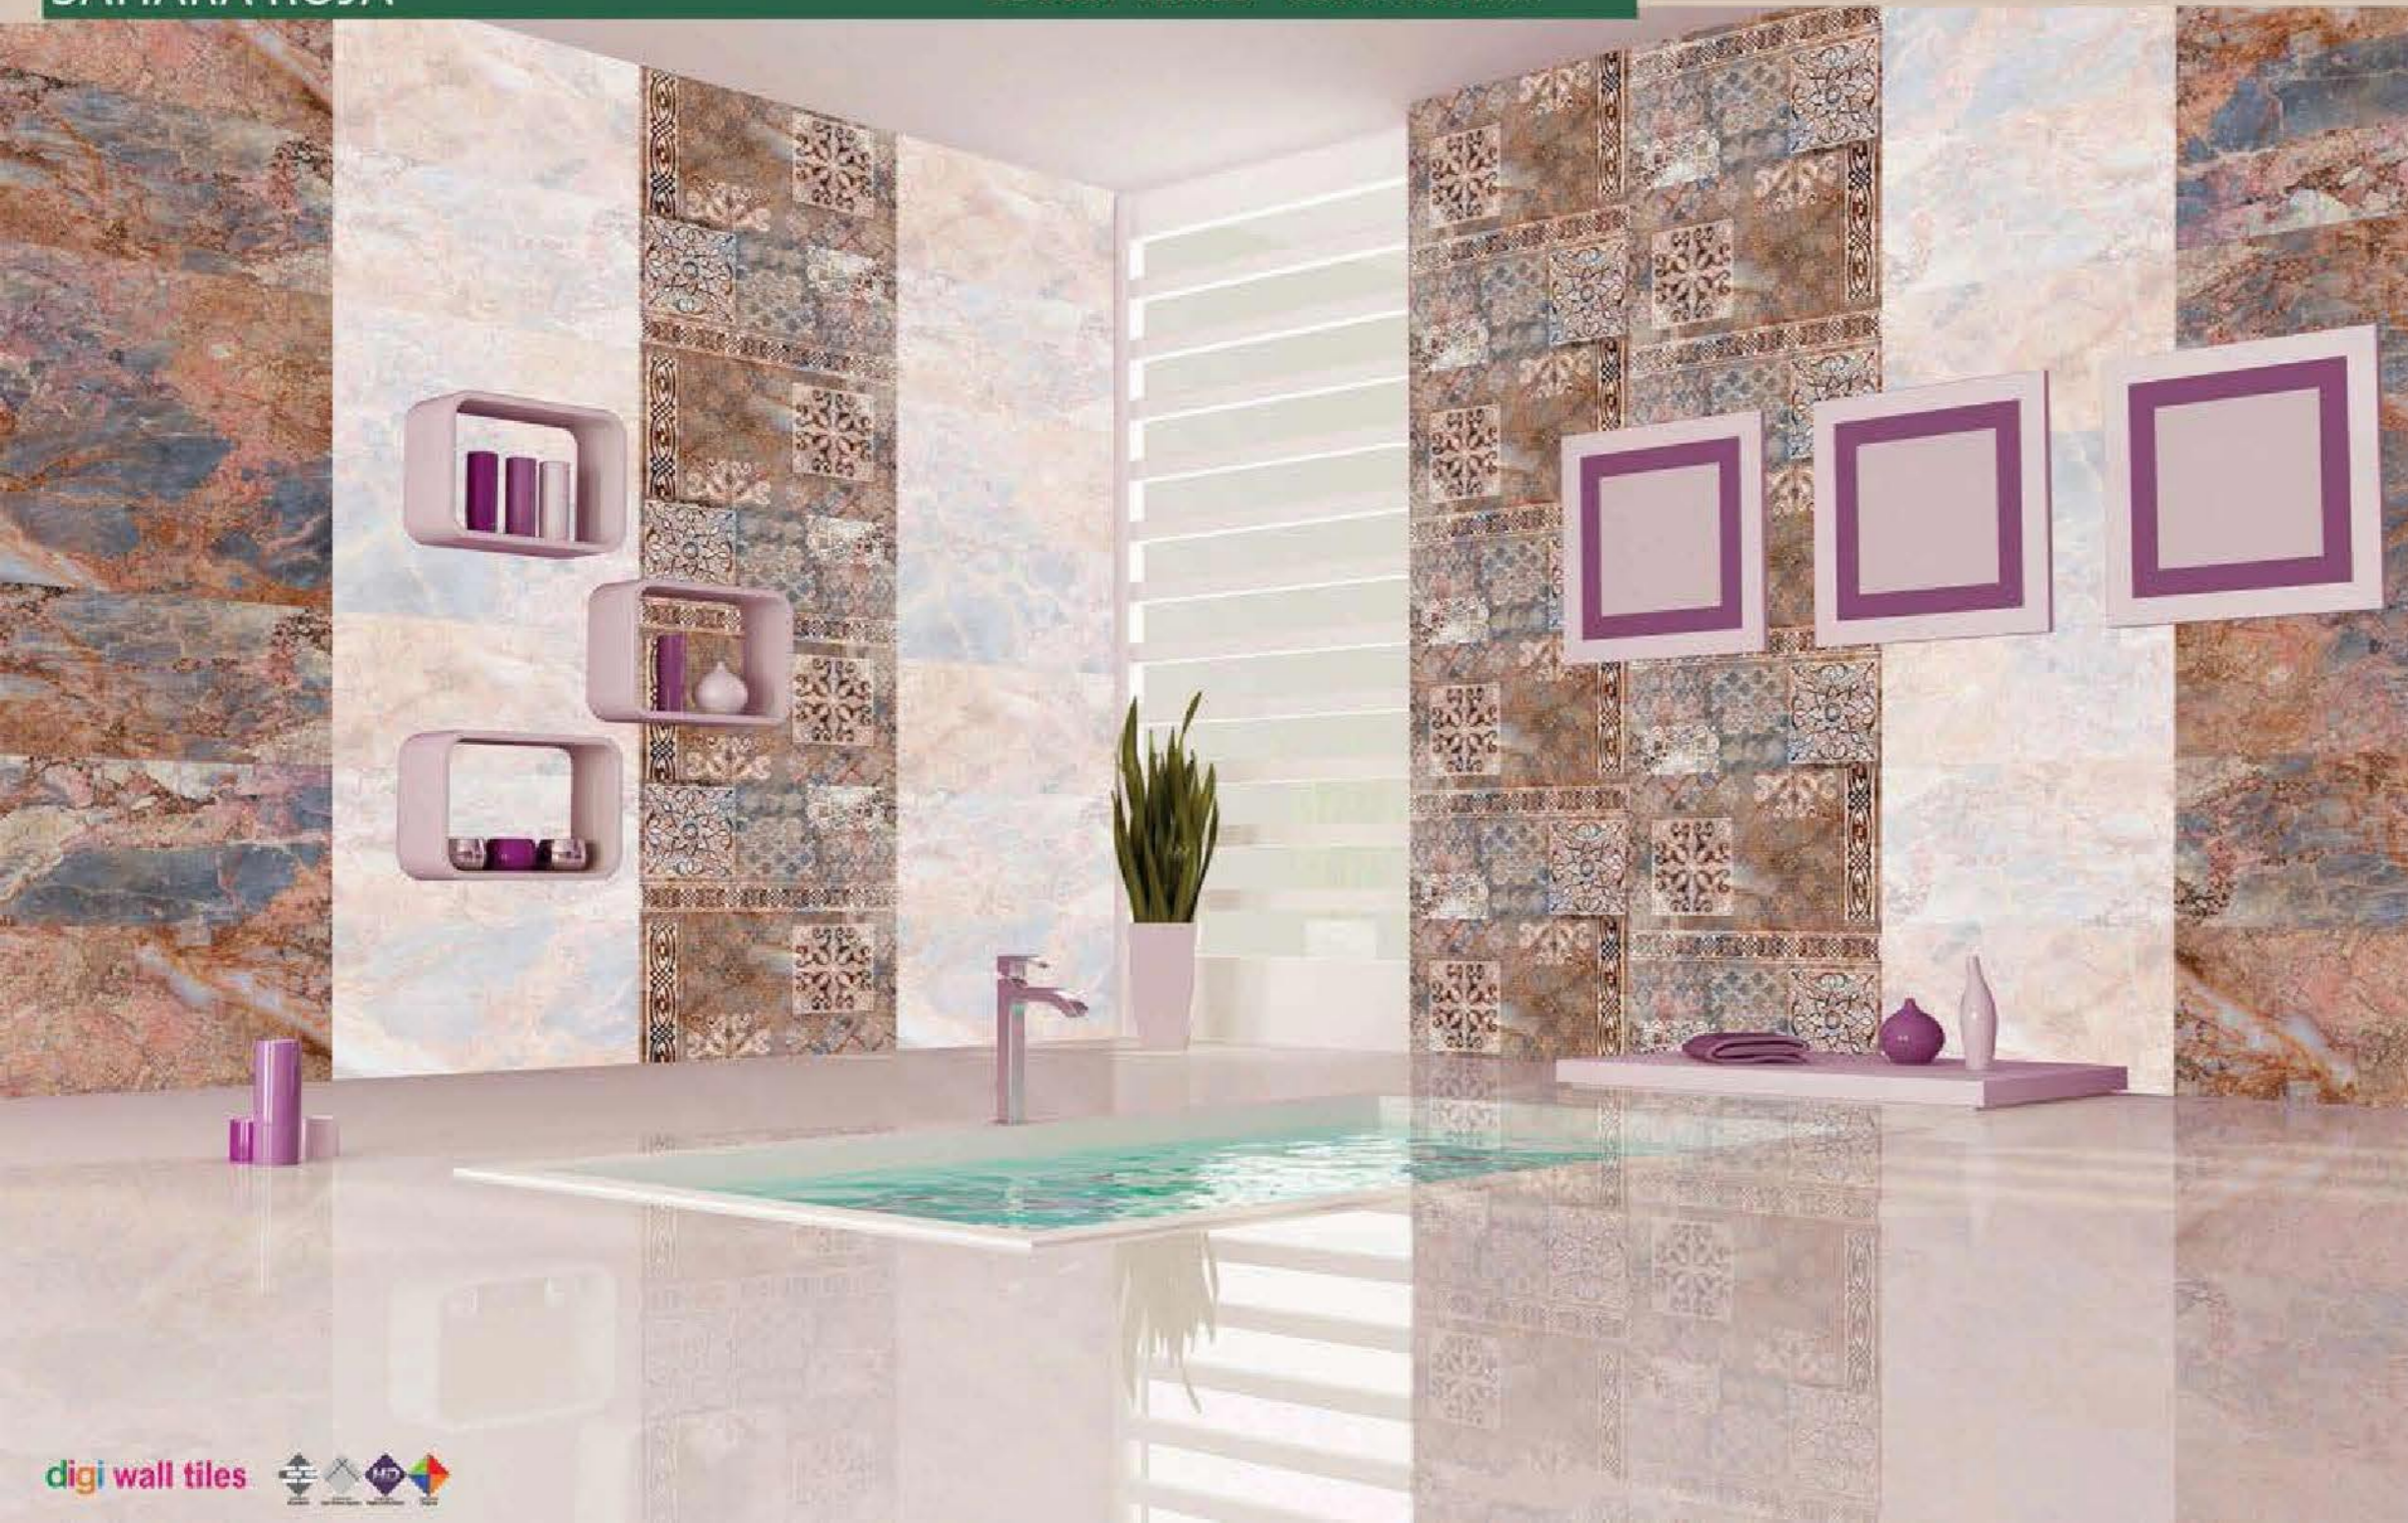

GLOSSY SERIES 600 X 300 mm

ROMAN LT

ROMAN DECOR

ROMAN DK

SAHARA ROJA

GLOSSY SERIES 600 X 300 mm

SAHARA ROJA LT

SAHARA ROJA HL