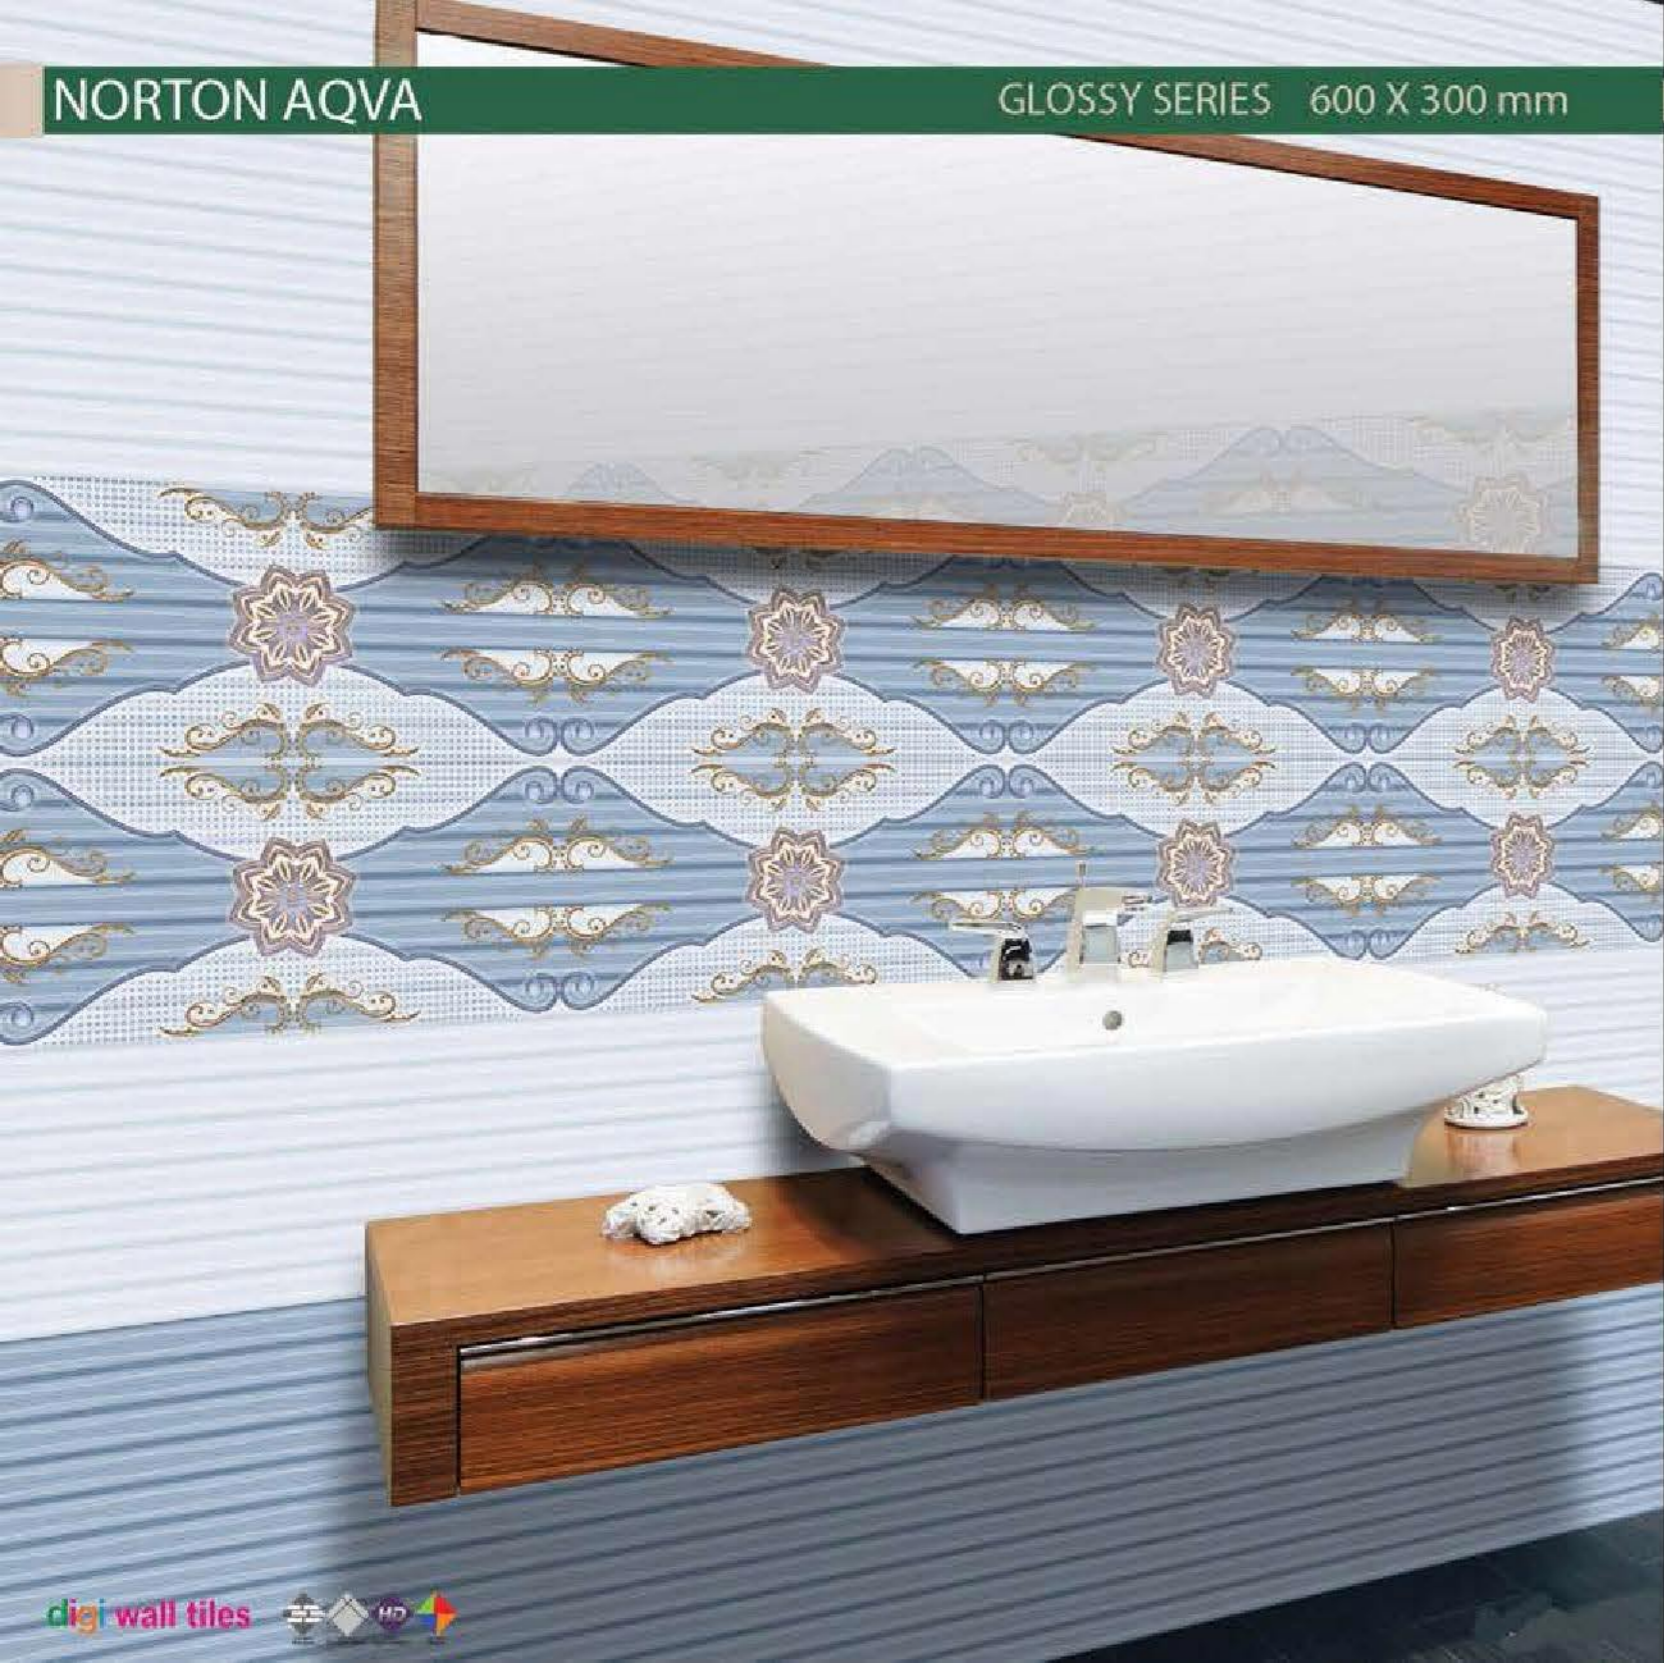

NORTON AQVA

GLOSSY SERIES 600 X 300 mm

NORTON AQVA LT