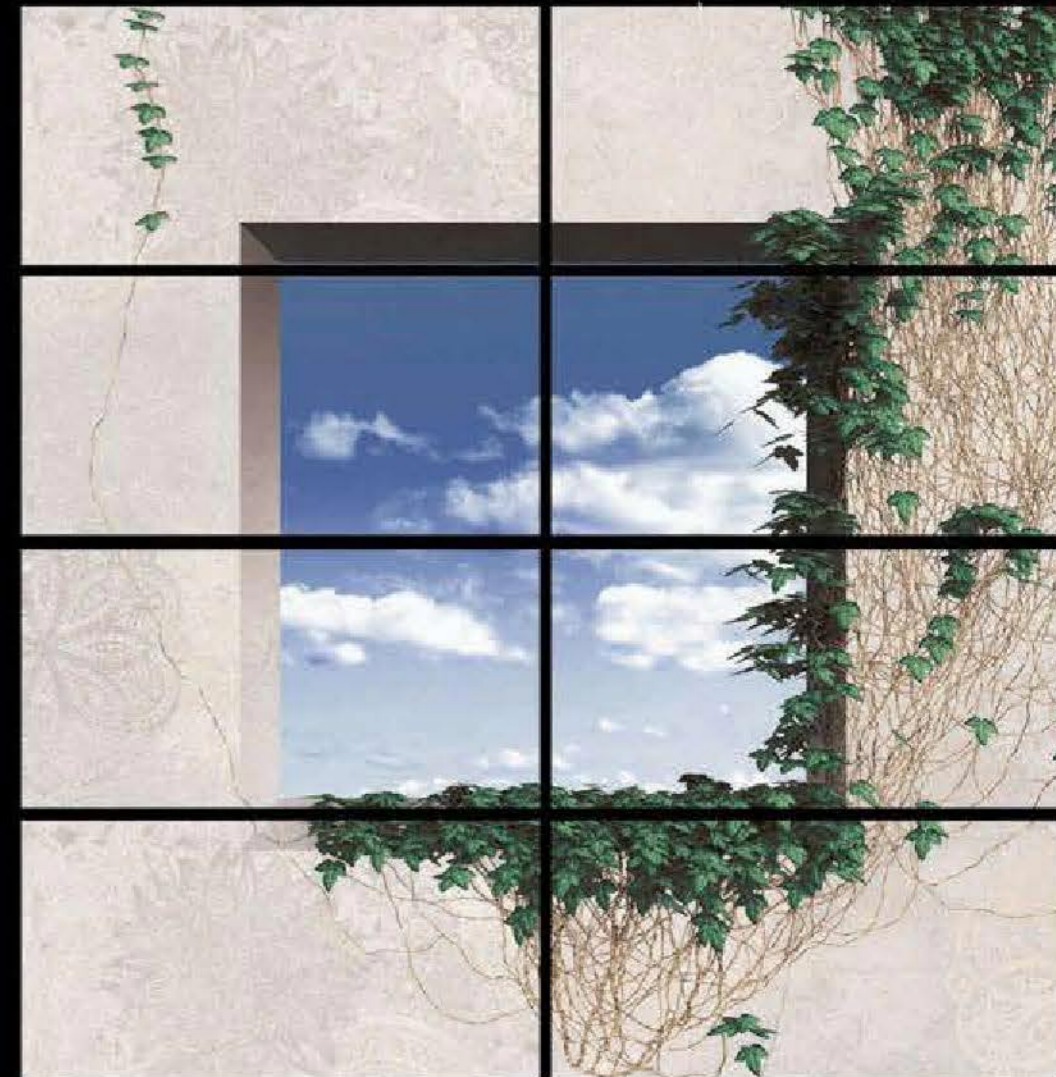

SAYBRIS LT

SAYBRIS HL 01

SAYBRIS HL 02

SAYBRIS DK

SAYBRIS WINDOW SET

SPOT GREEN

MATT SERIES 600 X 300 mm

SPOT GREEN LT