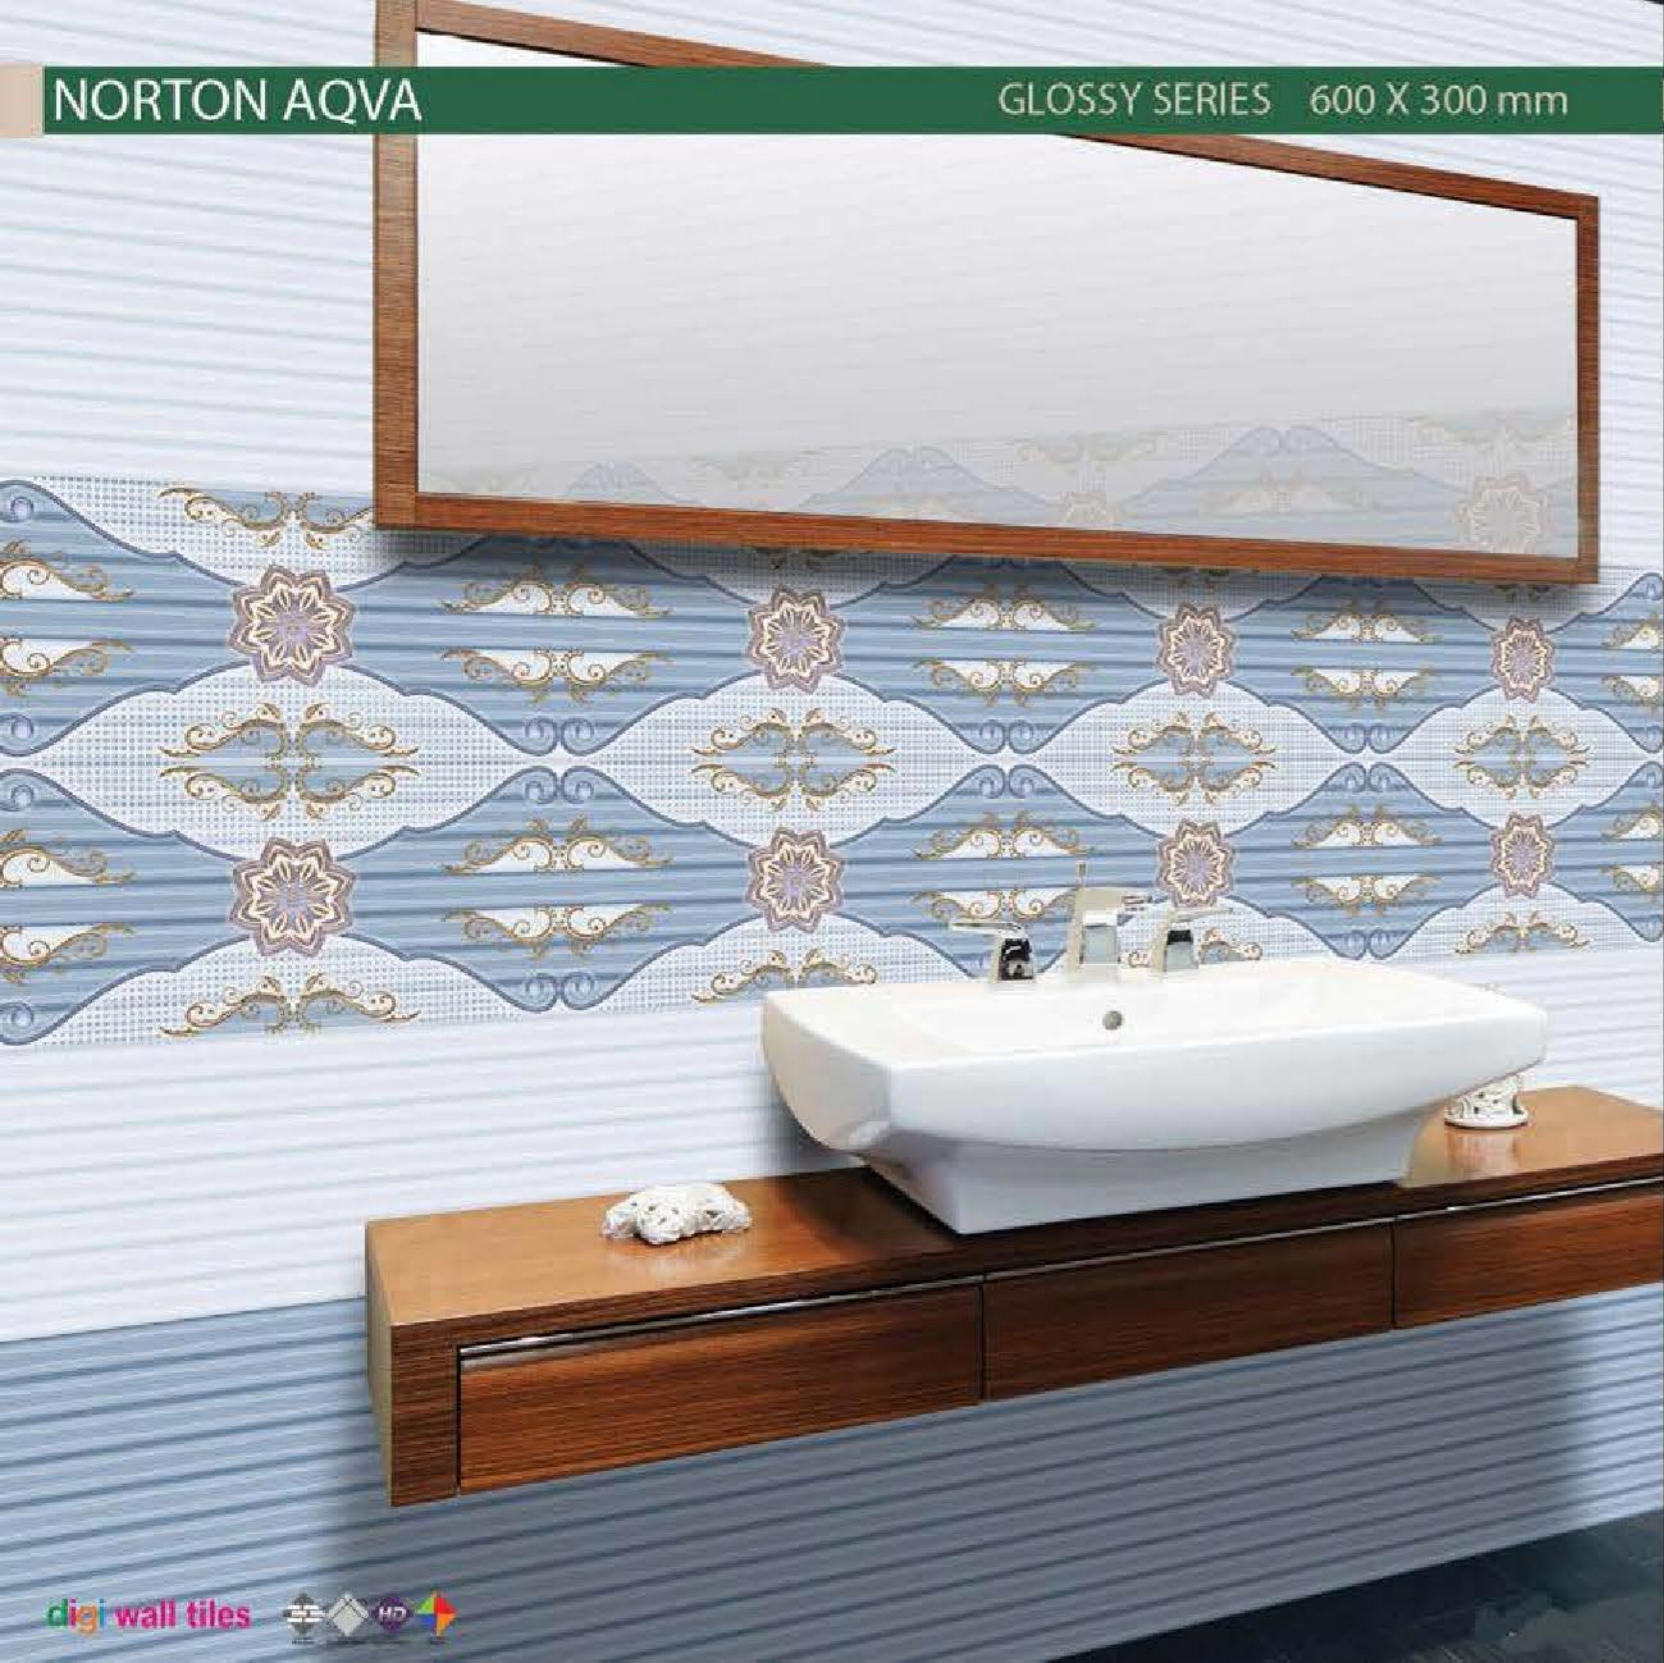

MEPAL LAKE COFFEE B

MEPAL LAKE SPA C

MEPAL LAKE SPA D

NORTON AQVA

GLOSSY SERIES 600 X 300 mm

NORTON AQVA LT

NORTON AQVA DECOR

NORTON AQVA DK