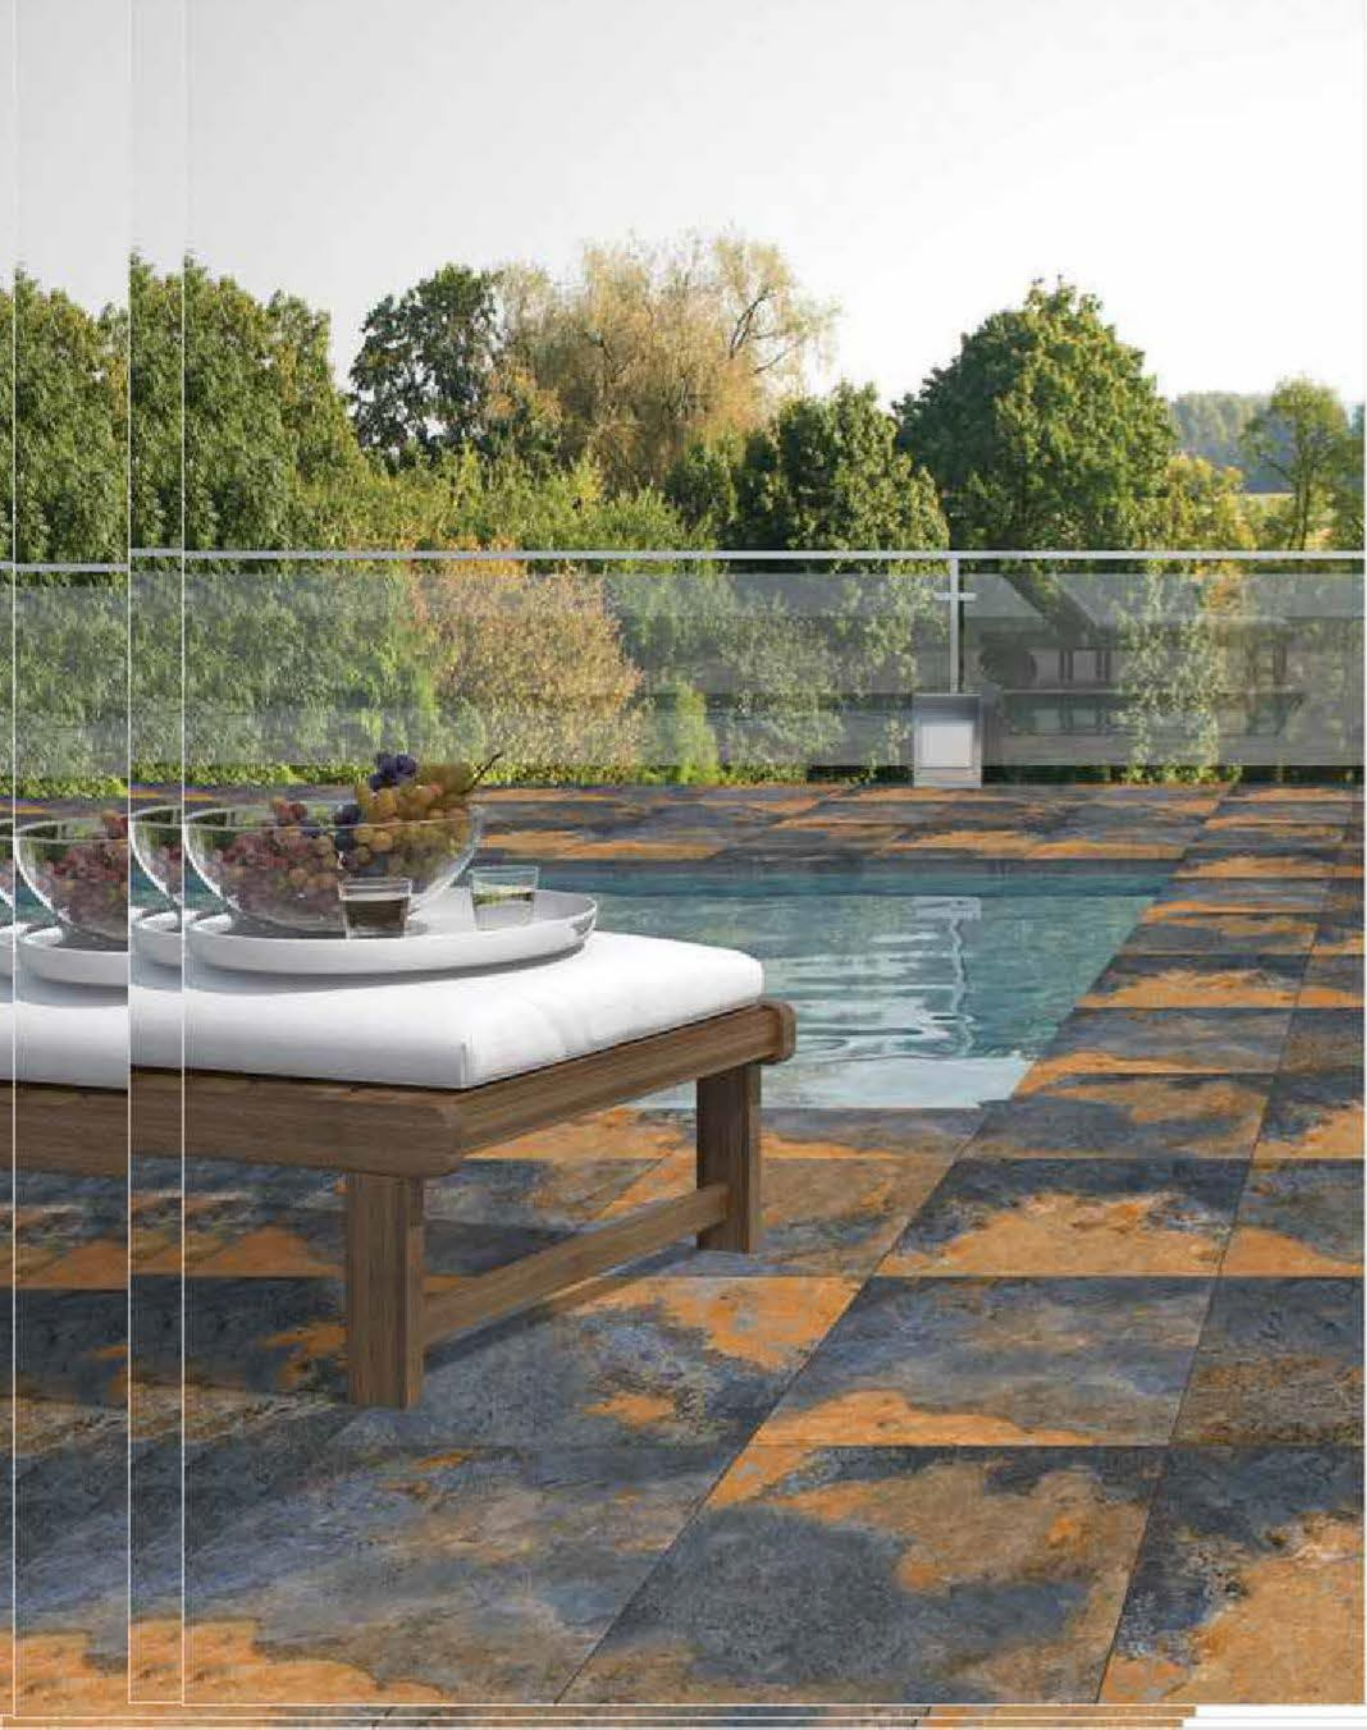

DIGITAL RUSTIC SERIES

DROPS
EFFECT

DROPS
EFFECT

396x396mm Digital f