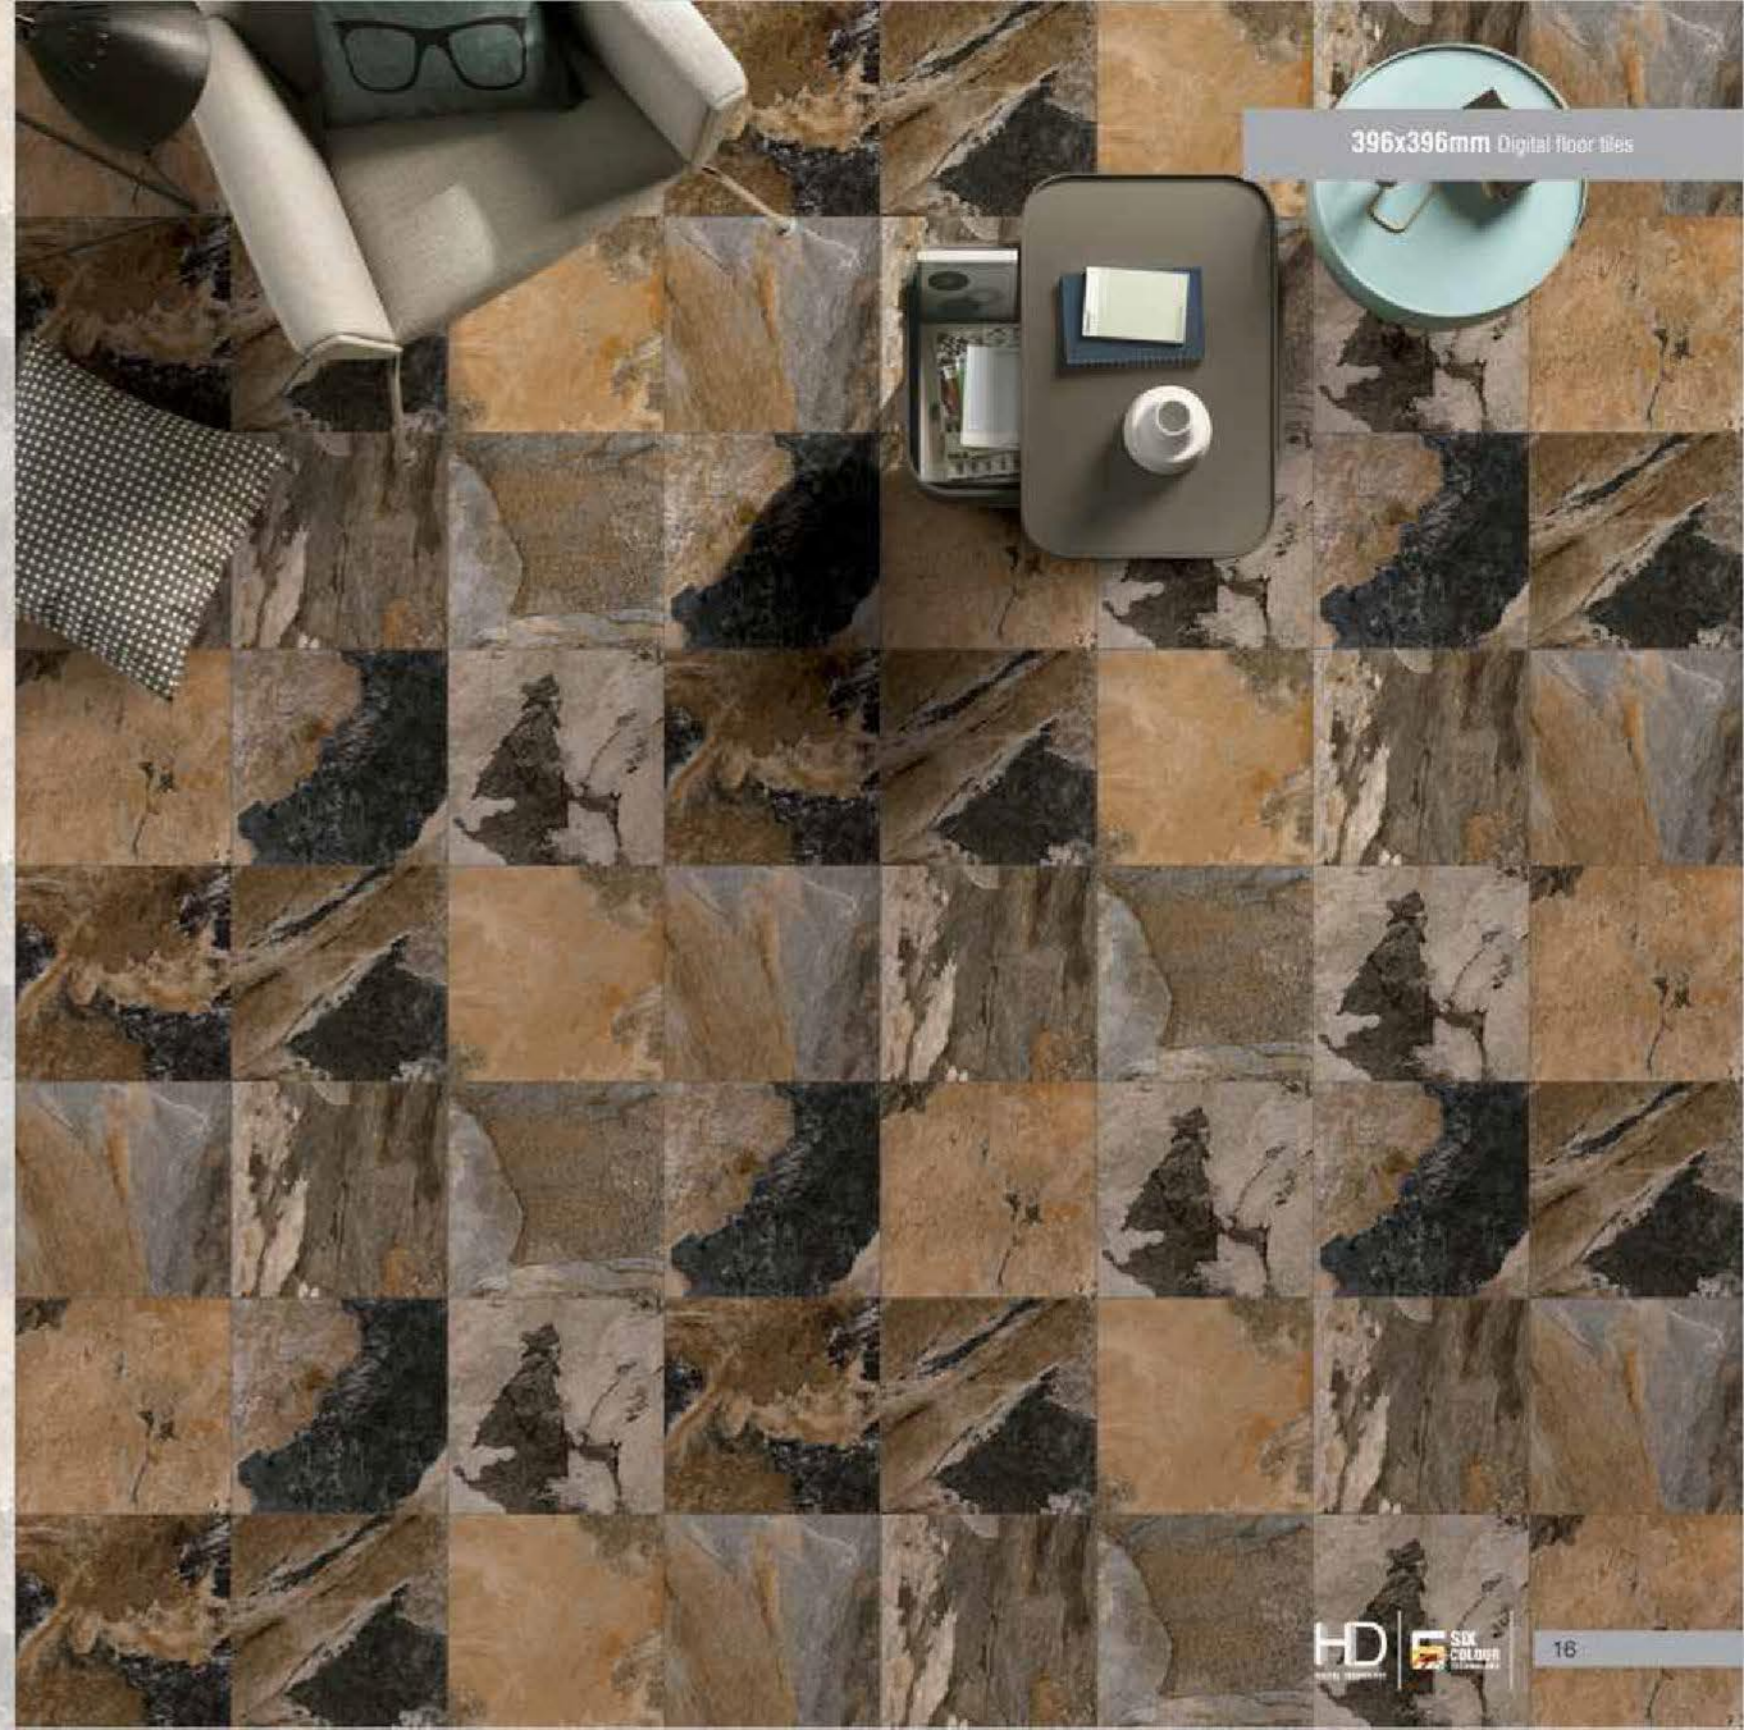

396x396mm Digital floor tiles